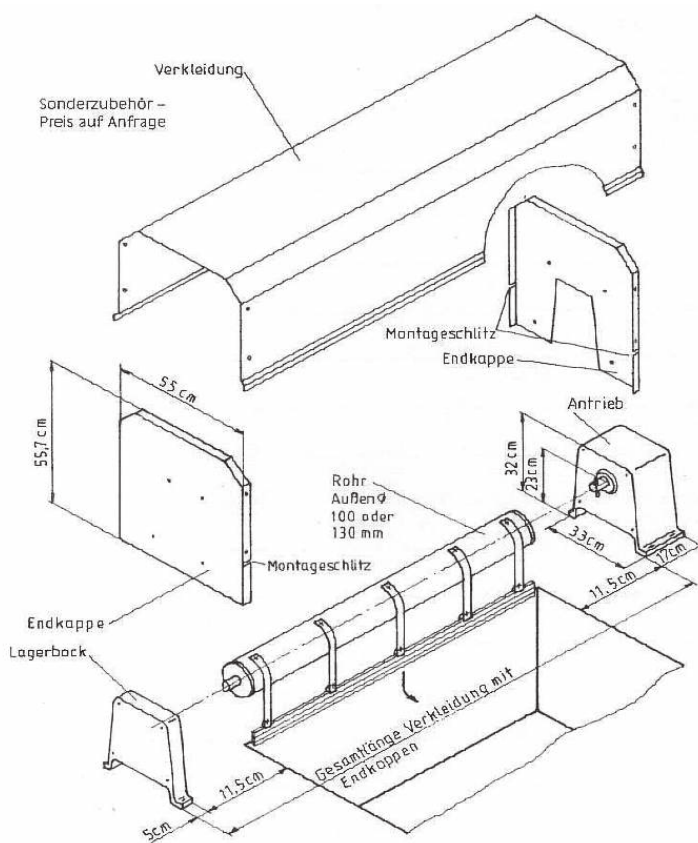

COVERS

MOTORIZED REEL SYSTEM

Complete reel system with gearmotor and transformer.
Made in white coated cast iron.

Type	
Volt.	230 / 24
Pool size in m. max.	6 x 10