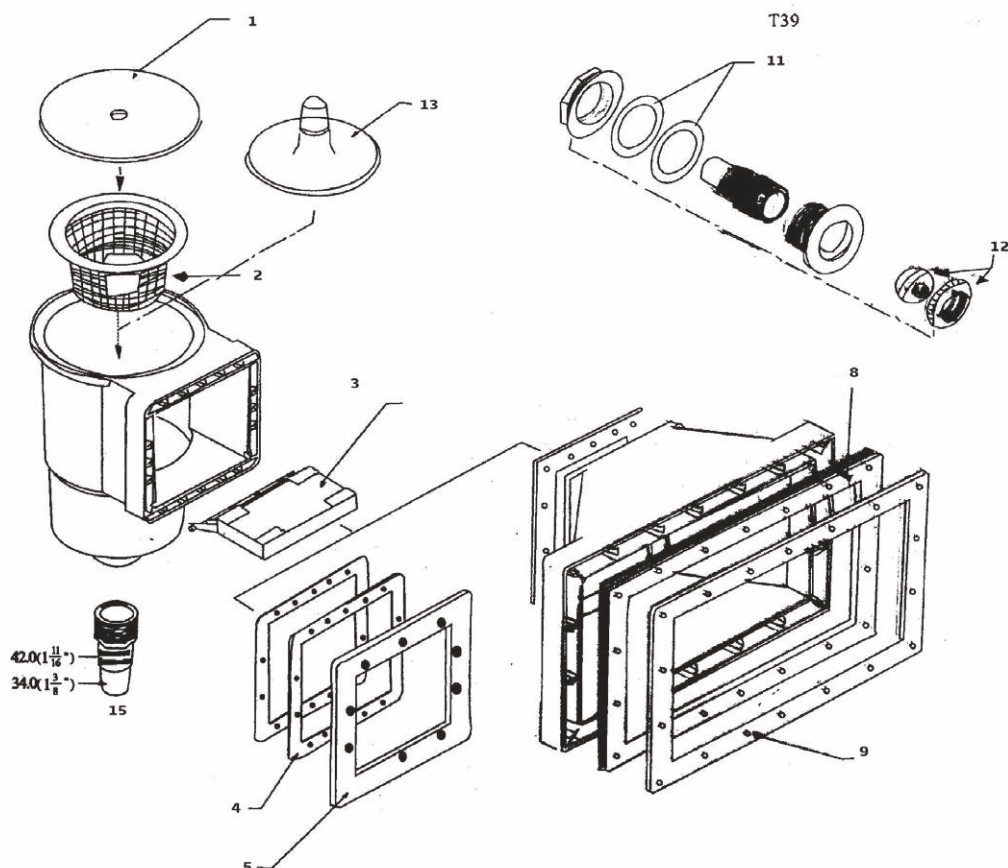

WELLDANA® SMALL STANDARD & SMALL WIDE MOUTH SKIMMER

Spare parts for Welldana® small standard & small wide mouth skimmer.
37-220092 + 37-220093

Part number	Spare part number
01. Skimmerlid. D 196 mm	39-229201
02. Skimmer basket. D 157 mm. H 70 mm	39-229202
03. Skimmer weir. 120 x 140 mm	39-229203
04. Standard skimmer gasket	39-229204
05. Standard skimmer face plate	39-229205
06. WM skimmer gasket	39-229208
07. WM skimmer face plate	39-229209
08. Inlet gasket kit	39-229211
09. Inlet eyeball and face ring	39-229212
10. Vacuum plate. Both models	39-229213
11. Vacuum plate. 90°. Both models	39-229214
12. Hose adaptor. 1¼ x 1½"	10-100601
Standard skimmer screw kit	39-229206
WM skimmer support	39-229207
WM skimmer screw kit	39-229210