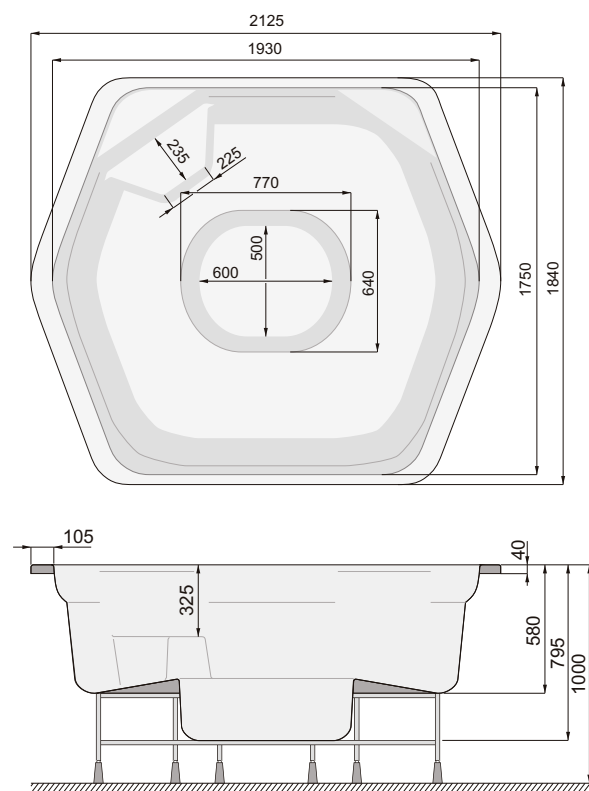

WELLDANA® PRIVATE & PUBLIC SPAS

JANETTE

JANETTE PRIVATE VERSION WITH SKIMMER

JANETTE PUBLIC VERSION WITH OVERFLOW

CLASSIC

CLASSIC PRIVATE VERSION WITH SKIMMER

CLASSIC PUBLIC VERSION WITH OVERFLOW