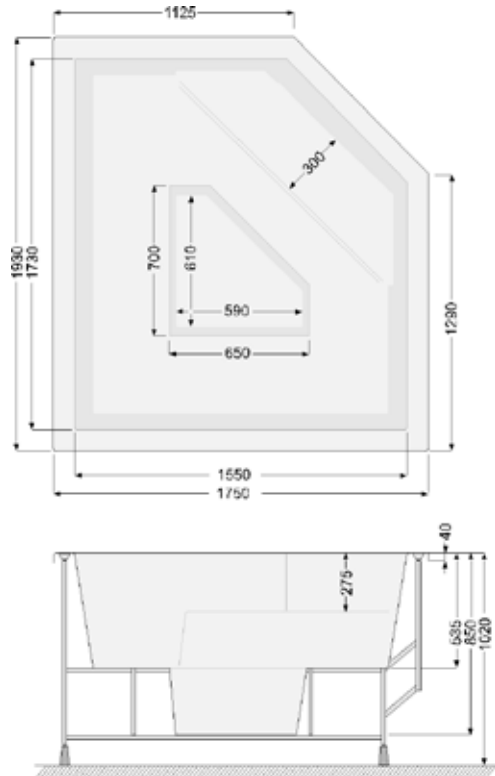

WELLDANA® PRIVATE & PUBLIC SPAS

JANETTE

JANETTE PRIVATE VERSION WITH SKIMMER

JANETTE PUBLIC VERSION WITH OVERFLOW

CLASSIC

CLASSIC PRIVATE VERSION WITH SKIMMER

CLASSIC PUBLIC VERSION WITH OVERFLOW