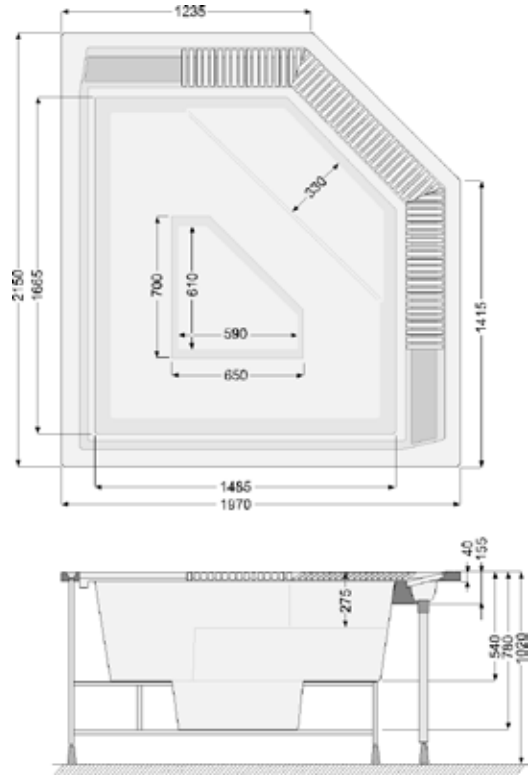

WELLDANA® PRIVATE & PUBLIC SPAS

JANETTE

JANETTE PRIVATE VERSION WITH SKIMMER

JANETTE PUBLIC VERSION WITH OVERFLOW

CLASSIC

CLASSIC PRIVATE VERSION WITH SKIMMER

CLASSIC PUBLIC VERSION WITH OVERFLOW