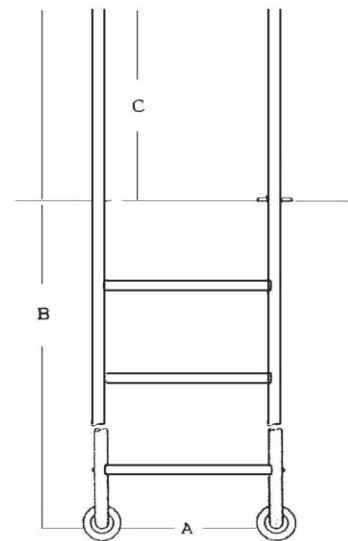

POOL LADDERS

POOL LADDER - WITH SWING ELEMENT

Pool ladder made in stainless steel 316.
Available in 2 to 5 steps.
This model is made with swing element.
The swing element are screwed into the floor.

Measurement in mm				
Models	2 steps	3 steps	4 steps	5 steps
Pipe diameter	43	43	43	43
A	500	500	500	500
B	1350	1600	1850	2100
C	650	650	650	650
D	350	350	350	350