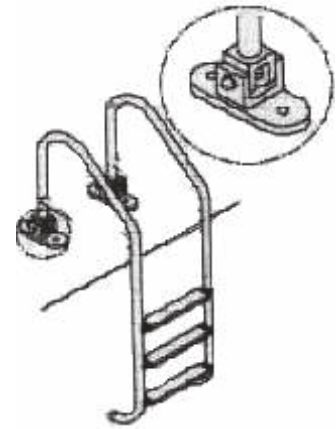

POOL LADDERS

POOL LADDER - WITH SWING ELEMENT

Pool ladder made in stainless steel 316.
Available in 2 to 5 steps.
This model is made with swing element.
The swing element are screwed into the floor.

Measurement in mm				
Models	2 steps	3 steps	4 steps	5 steps
Pipe diameter	43	43	43	43
A	500	500	500	500
B	1350	1600	1850	2100
C	650	650	650	650
D	350	350	350	350