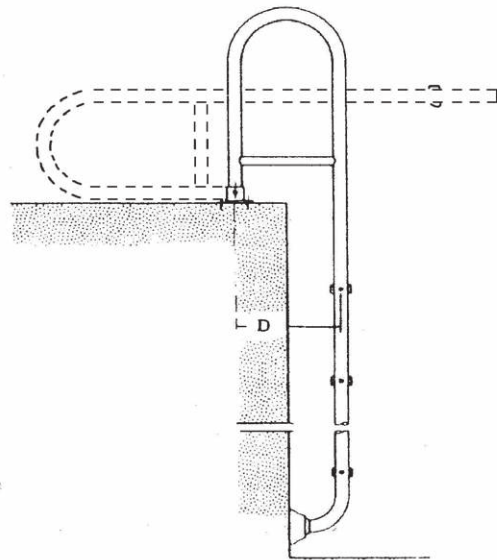

POOL LADDERS

POOL LADDER - WITH SWING ELEMENT

Pool ladder made in stainless steel 316.
Available in 2 to 5 steps.
This model is made with swing element.
The swing element are screwed into the floor.

Measurement in mm				
Models	2 steps	3 steps	4 steps	5 steps
Pipe diameter	43	43	43	43
A	500	500	500	500
B	1350	1600	1850	2100
C	650	650	650	650
D	350	350	350	350