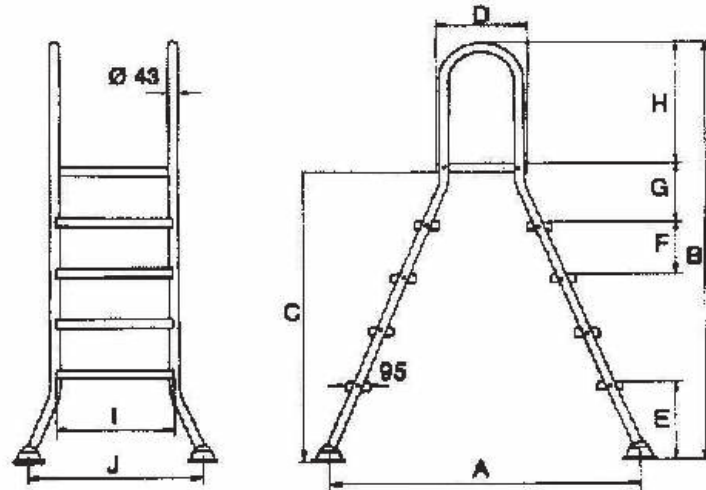

POOL LADDERS

POOL LADDER - ABOVE GROUND POOLS

Pool ladder for above ground pools, are made in stainless steel 304.

Measurement in mm			
Models	3 + 3	4 + 4	5 + 5
Pipe diameter	43 mm	43 mm	43 mm
A	1090	1250	1410
B	1610	1840	2070
C	1050	1280	1510
D	360	360	360
E	390	390	390
F	230	230	230
G	260	260	260
H	500	500	500
I	500	500	500
J	710	710	710
K	x	x	x

POOL LADDERS

POOL LADDER - ABOVE GROUND POOLS

Part number	Spare part number
01. Step.	39-230005
02. Screw kit, complete.	39-200007
03. Feet complete (4 pcs)	39-230006
07. Platform.	39-230001