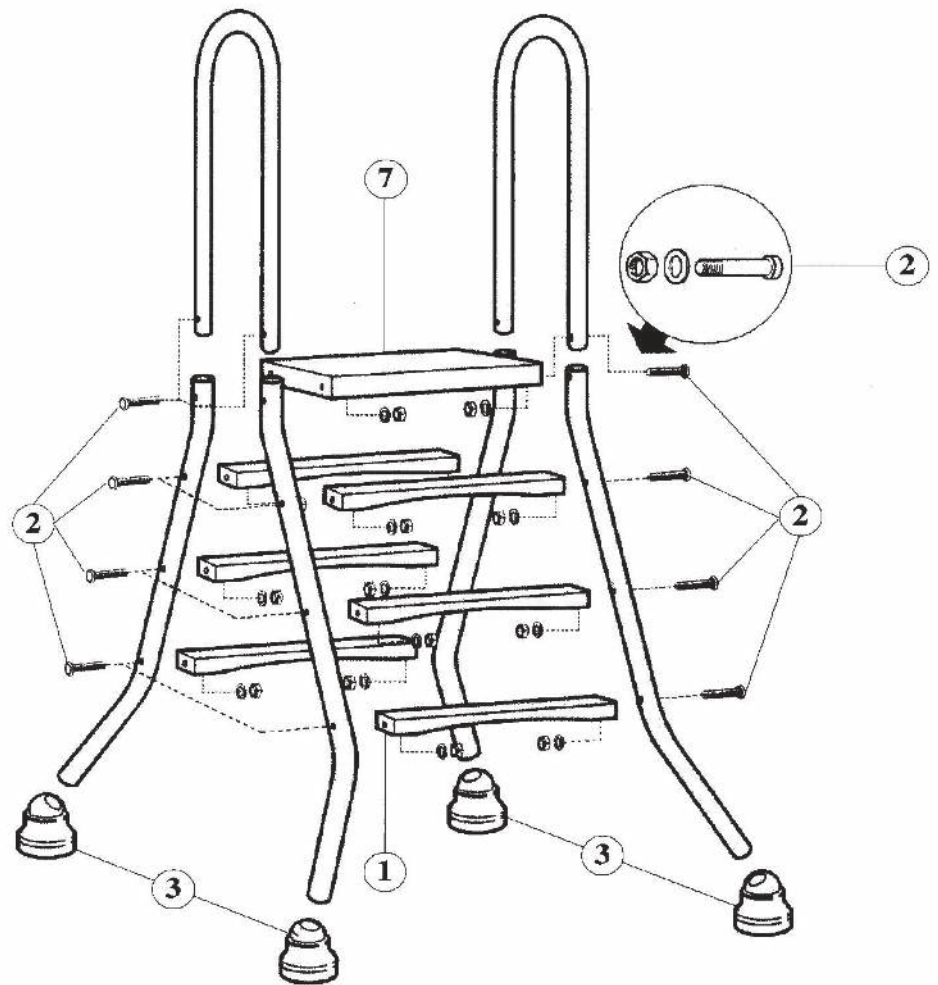

POOL LADDERS

POOL LADDER - ABOVE GROUND POOLS

Pool ladder for above ground pools, are made in stainless steel 304.

Measurement in mm			
Models	3 + 3	4 + 4	5 + 5
Pipe diameter	43 mm	43 mm	43 mm
A	1090	1250	1410
B	1610	1840	2070
C	1050	1280	1510
D	360	360	360
E	390	390	390
F	230	230	230
G	260	260	260
H	500	500	500
I	500	500	500
J	710	710	710
K	x	x	x

POOL LADDERS

POOL LADDER - ABOVE GROUND POOLS

Part number	Spare part number
01. Step.	39-230005
02. Screw kit, complete.	39-200007
03. Feet complete (4 pcs)	39-230006
07. Platform.	39-230001