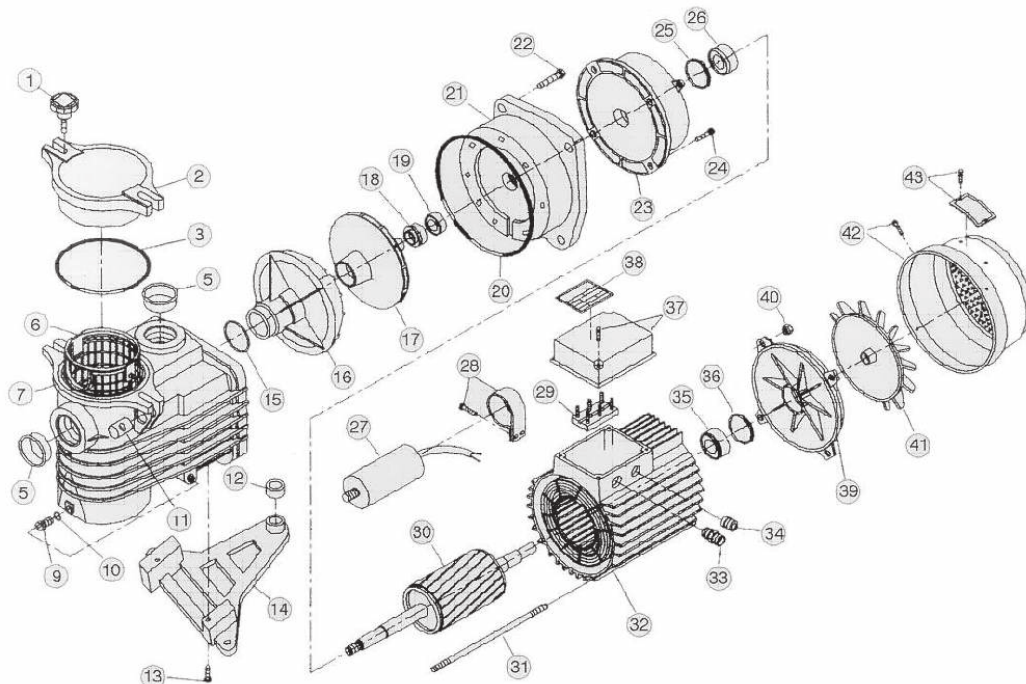

ONDINA® POOL PUMPS

Ondina® centrifugal pool pump. Made in thermosetted plastic reinforced with fibre glass.
The product is CE marked. Directive 89/392. Class F. IP 54. 50Hz. 2850 rpm
Max water temperature 60° C. Max water pressure 2,5 bar.

Pump performance				
M ³ /h at 6 m	8,9	10,1	13,2	19,2
M ³ /h at 8 m	7	8,5	12	17
M ³ /h at 10 m	4,8	6,6	10	14,5
M ³ /h at 12 m	1	4	7,5	10,5
M ³ /h at 14 m	0	0,5	3,5	5,5

Measurement./In mm				
A	475	475	475	505

POOL PUMPS

ONDINA® POOL PUMPS

Part number	Spare part number			
	0,25 kW	0,37 kW	0,55 kW	0,75 kW
01. Lid screw	39-200100	39-200100	39-200100	39-200100
02. Pump lid	39-210200	39-210200	39-210200	39-210200
03. O-ring for lid	39-210300	39-210300	39-210300	39-210300
06. Filter basket 3,2 mm	39-210600	39-210600	39-210600	39-210600
07. Pump casing	39-210700	39-210700	39-210700	39-210700
09. Drain plug 1/4"	39-201000	39-201000	39-201000	39-201000
10. O-ring for drain plug	39-200800	39-200800	39-200800	39-200800
11. Nut pin M8	39-200900	39-200900	39-200900	39-200900
13. Screw for base	39-201100	39-201100	39-201100	39-201100
14. Pump base	39-201200	39-201200	39-201200	39-201200
15. Diffuser gasket	39-211300	39-211300	39-211300	39-211300
16. Diffuser	39-211400	39-211400	39-211400	39-211400
17. Impeller	39-211602	39-211603	39-211605	39-211607
18. Seal part. Carbon	39-201700	39-201700	39-201700	39-201700
19. Seal part. Ceramic	39-201800	39-201800	39-201800	39-201800
20. O-ring for pump flange	39-211900	39-211900	39-211900	39-211900
21. Pump flange	39-212000	39-212000	39-212000	39-212000
26. Bearing 2RS. Rear	39-366202	39-366202	39-366202	39-366202
27. Capacitor at 230 v. pumps	-	39-102214	39-102214	39-102220
32. Complete motor 230 volt	39-219202	39-219203	39-219205	39-219207
32. Complete motor 230/400 volt	-	39-219403	39-219405	39-219107
35. Bearing 2RS. Front	39-366202	39-366202	39-366202	39-366202
41. Fan	39-203401	39-203401	39-203401	39-203401
42. Fancover	Please contact our sales department.			