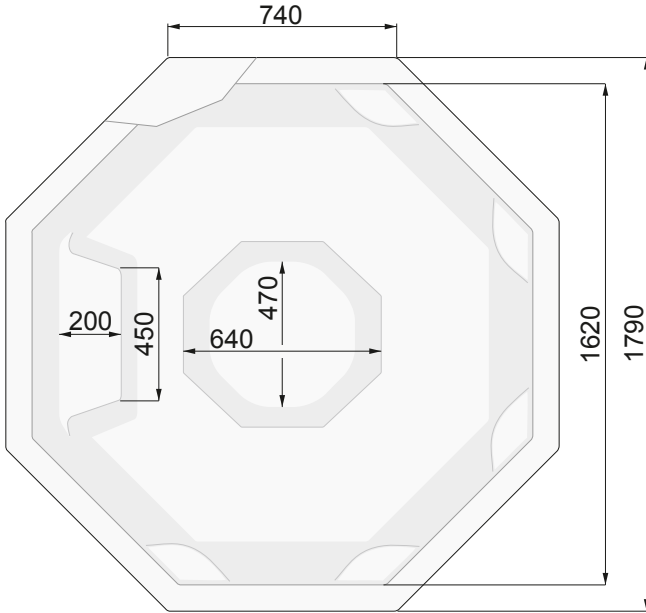

Octavia 179 x 179 with skimmer

Octavia 226 x 226 with gutter