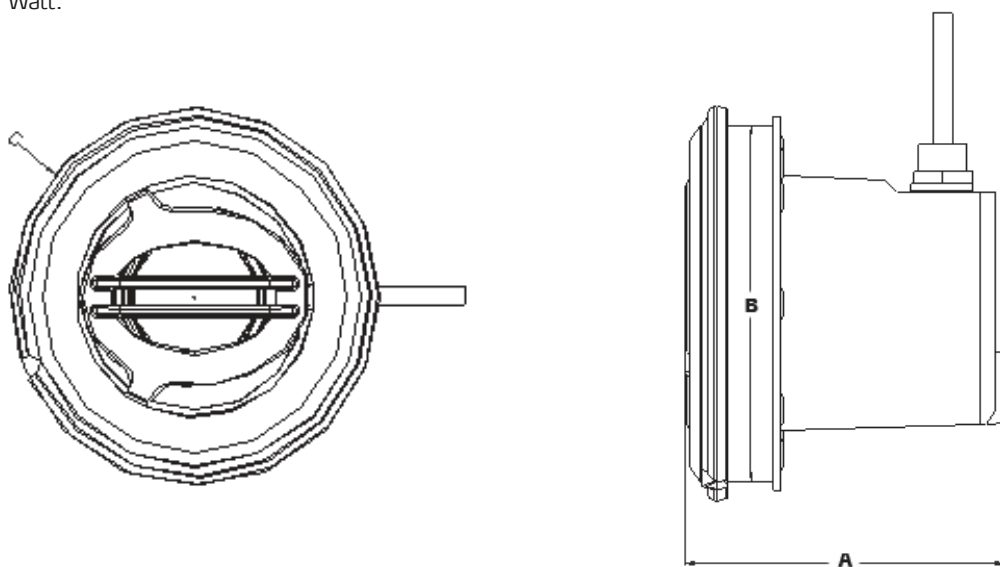

POOL UNDERWATER LIGHTS

WELLDANA® HALOGEN UNDERWATER LIGHT

Underwater Light. 50 Watt.

Material	White ABS + PA/G
Volt	12
Watt	50
Design rate	95 Lux@ 4 m
Diameter	D 120 mm

Dimensions in mm	Liner	Beton
A	127,3	123
B	147	147
C	163,2	163,2