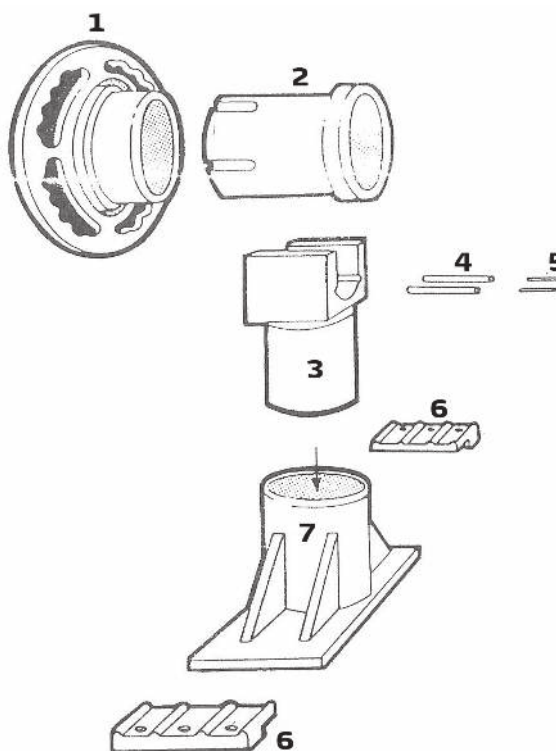

WELLDANA® REEL SYSTEMS

Spare parts for welldana® Reel System. ABS.

Part number		Spare part number
01.	Hand wheel.	39-323301
02.	Hub.	39-323302
03.	Support / yoke.	39-323303
04.	Axles for roller no. 03	39-323304
05.	Roller for wheel no. 03 (10 pcs.)	39-323305
06.	Attachments plates.	39-323307
07.	Base standard.	39-323306
08.	Base with feets.	39-323308