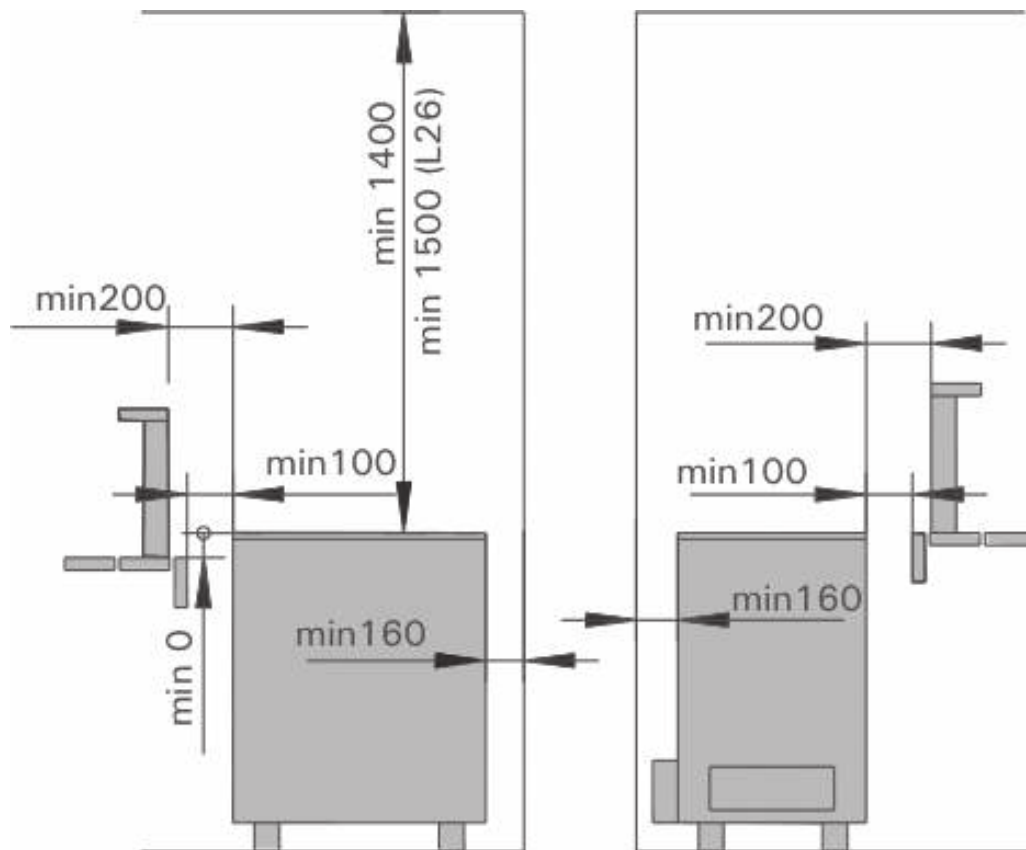

ELECTRICAL HEATERS PROFESSIONAL

MODEL PROFESSIONAL

Model Profesional	52-500200	52-500260	52-500300	52-500330
Output kW	20	26	30	33
Sauna room min m ³	18	30	40	46
Sauna room max m ³	30	46	56	66
Sauna room height min cm	210	220	220	220
Stone space max kg	100	100	100	100
Dimensions width mm	900	900	900	900
Dimensions height mm	730	730	730	730
Dimensions depth mm	500	500	500	500
Weight kg	60	60	60	60
Supply voltage 3-phase	400V3N	400V3N	400V3N	400V3N
Connecting cable mm ²	5 x 10	5 x 16	5 x 16	5 x 16
Fuse A	3 x 35	3 x 50	3 x 50	3 x 50
Standard control panel	54-150500	54-150550	54-150550	54-150550
Safety distance A to wall mm	160	160	200	200