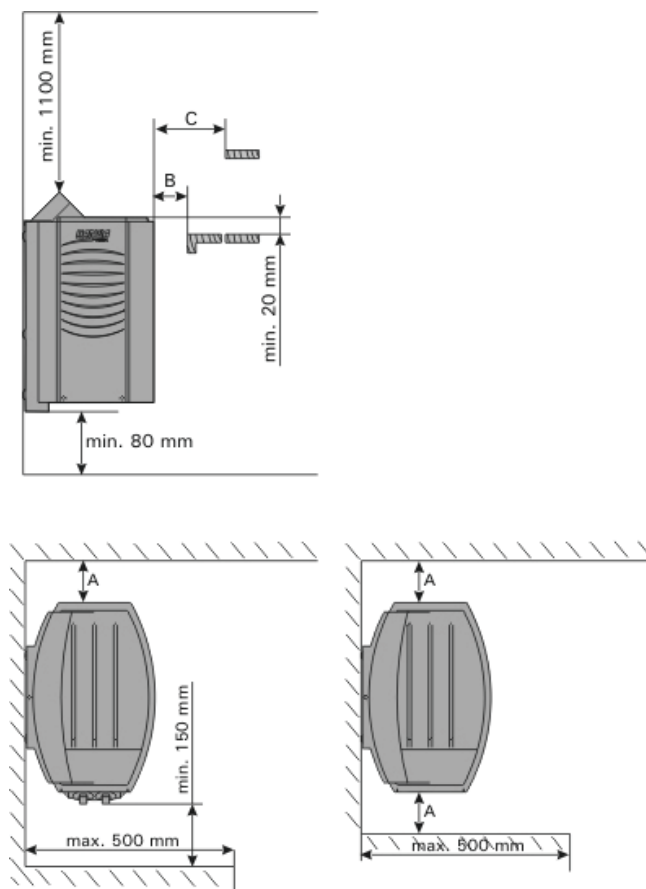

ELECTRICAL HEATERS

VEGA

Model Vega	52-250045	52-250060	52-250080
Output kW	4,5	6,0	8,0
Sauna room min m ³	3	5	7
Sauna room max m ³	6	8	12
Sauna room height min cm	190	190	190
Stone space max kg	25	25	25
Dimensions width mm	480	480	480
Dimensions height mm	540	540	540
Dimensions depth mm	310	310	310
Weight kg	11	11	11
Supply voltage 3-phase	400V3N	400V3N	400V3N
Connecting cable mm ²	5 x 1,5	5 x 1,5	5 x 2,5
Fuse A	3 x 10	3 x 10	3 x 16
Safety distance A to front lower platform mm	35	50	100
Safety distance B to front lower platform mm	20	30	30
Safety distance C to upper platform mm	35	50	80
Safety distance D to ceiling mm	1100	1100	1100
Safety distance E to floor mm	80	80	80