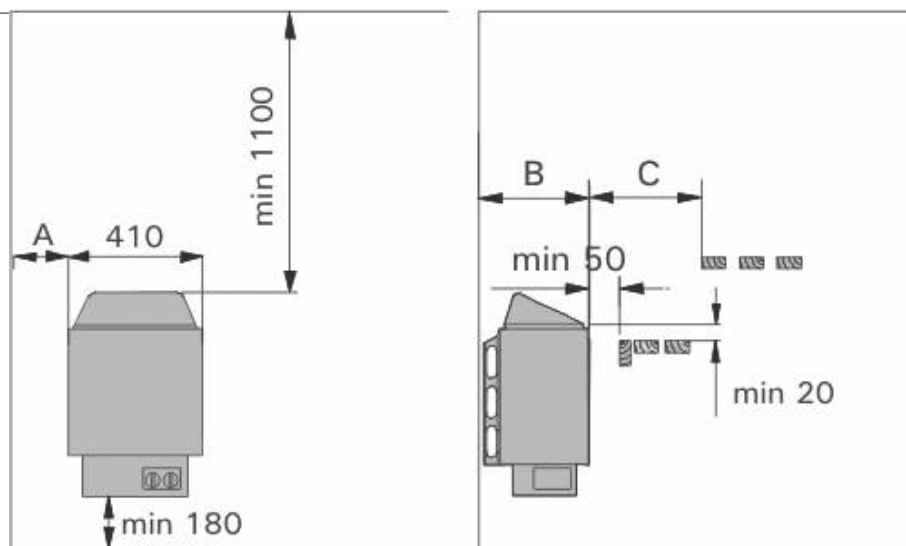

### WELLDANA® MODEL S & E

Model S & E	52-300045	52-300060	52-300080	52-400060	52-400080
Output kW	4.5	6	8	6	8
Sauna room min m <sup>3</sup>	3	5	7	5	7
Sauna room max m <sup>3</sup>	6	8	12	8	12
Sauna room height min cm	190	190	190	190	190
Stone space max kg	25	25	25	25	25
Dimensions width mm	410	410	410	410	410
Dimensions height mm	600	600	600	600	600
Dimensions depth mm	280	280	280	280	280
Weight kg	16	16	16	16	16
Supply voltage 3-phase	400V3N	400V3N	400V3N	400V3N	400V3N
Connecting cable mm <sup>2</sup>	5 x 1,5	5 x 1,5	5 x 2,5	5 x 1,5	5 x 2,5
Fuse A	3 x 10	3 x 10	3 x 16	3 x 10	3 x 16
Supply voltage 1-phase. Option	230V1N	230V1N	-	230V1N	-
Standard control panel	Built-in	Built-in	Built-in	54-150400	54-150400
Griffin control panel	-	-	-	52-800230	52-800230
Safety distance A to wall mm	35	50	100	50	100
Safety distance B to front lower platform mm	20	30	30	30	30
Safety distance C to upper platform mm	35	50	80	120	150
Safety distance D to ceiling mm	1100	1100	1100	1100	1100
Safety distance E to floor mm	150	150	150	150	150