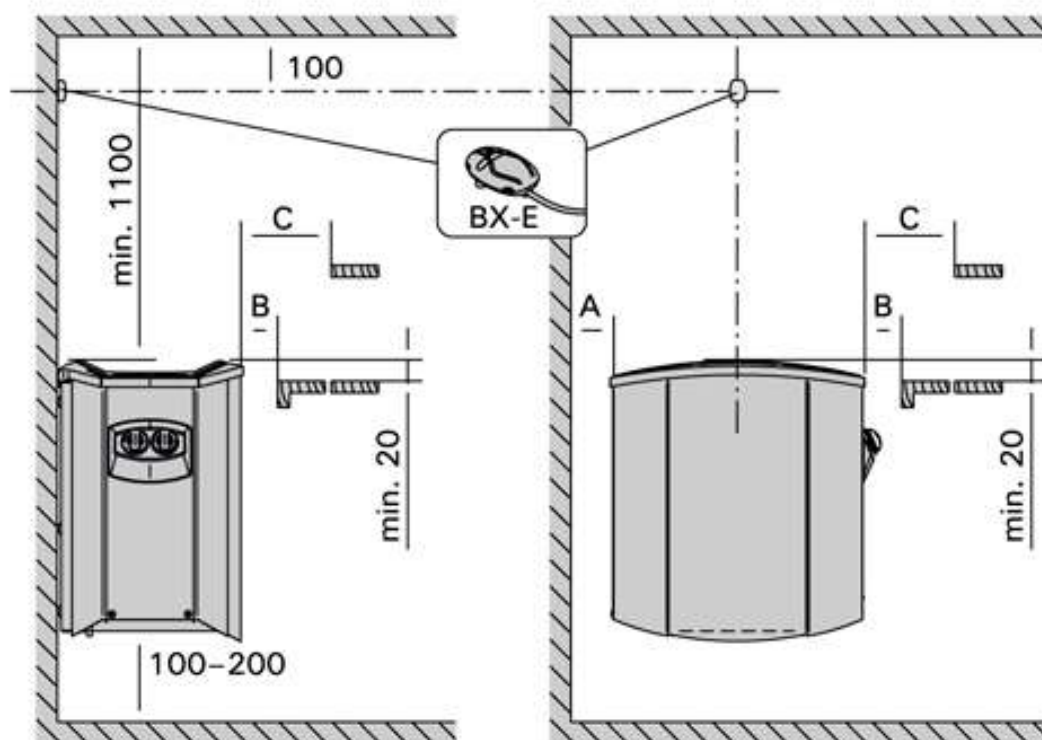

ELECTRICAL HEATERS

VEGA LUX E

Model Vega Lux E	52-270045	52-270060	52-270080	52-270090
Output kW	4,5	6	8	9
Sauna room min. size m ³	3	5	7	8
Sauna room max. size m ³	6	8	12	14
Sauna room min. height cm	190	190	190	190
Stone space max. Kg	25	25	25	25
Vega heater width in mm	470	470	470	470
Vega heater height in mm	510	510	510	510
Vega heater depth in mm	340	340	340	340
Weight in Kg	11	11	11	11
Power supply/voltage	400V3N	400V3N	400V3N	400V3N
Connection cables minimum mm ²	5x1,5	5x1,5	5x2,5	5x2,5
Fuse amp	10	10	16	16
Control panel - choose between:	54-150400	54-150400	54-150400	54-150400
	54-150401	54-150401	54-150401	54-150401
	52-800230	52-800230	52-800230	52-800230
Safety distance A in mm	35	50	100	120
Safety distance B in mm	20	30	30	40
Safety distance C in mm	35	50	80	90
Safety distance to ceiling in mm	1100	1100	1100	1100
Safety distance to floor in mm	100-200	100-200	100-200	100-200