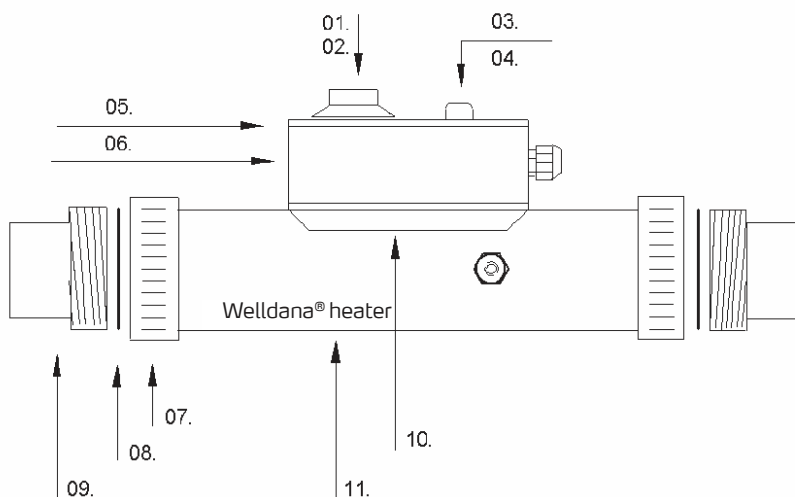

SPA & BATHTUBS ACCESSORIES

IN-LINE ELECTRIC HEATER

Spare parts for In-line Heater.
34-100715

Part number		Spare part number
1	Knob for thermostat	69-644802
2	Thermostat 0 - 40°C	69-641030
3	Knob for Hi-limit	69-645016
4	Hi-limit	69-641510
6	Encloser	39-340600
7	Retainer nut 1½"	39-340060
8	Gasket 1½"	39-340050
9	Adaptor 1½" x 50 mm	39-340020
10	Gasket for heaterbody	39-340620