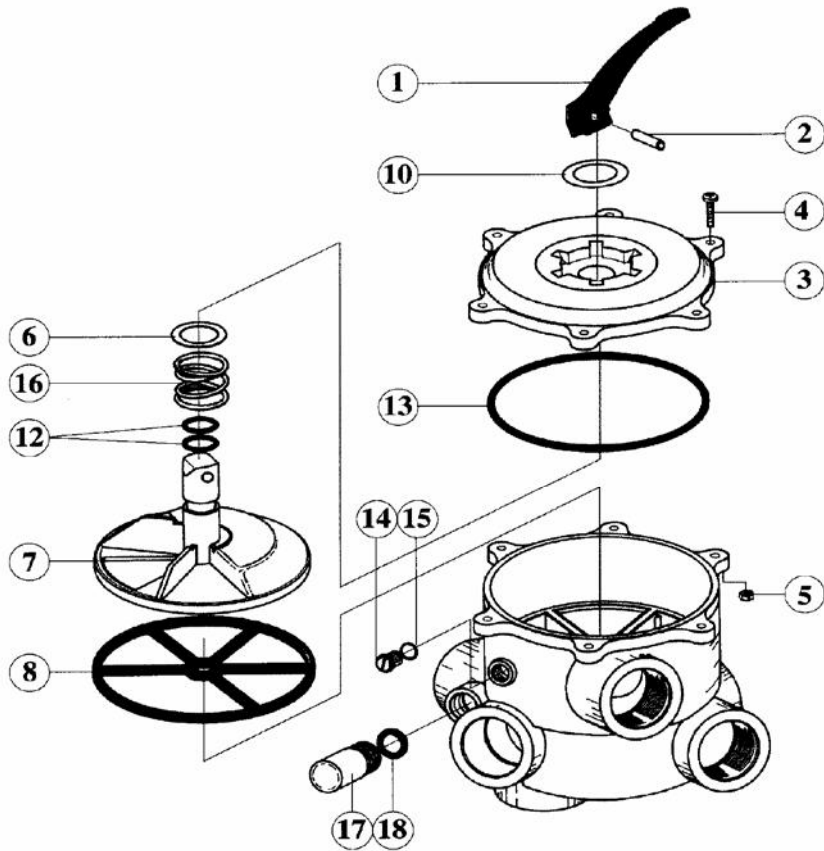

## MULTIPOINT VALVES - TOP AND SIDE MOUNTED

Part number	Spare part number		
	1½"	2"	3"
<b>6-way multivalve for sand filters</b>			
01. Handle	49-100177	49-100177	49-100302
02. Handle pin	49-050084	49-050084	49-050220
03. Valve cover	49-100148	49-100168	49-140561
04. Screw for cover. M6	49-080007	49-080007	49-080007
05. Nut. M6	49-080008	49-080008	49-080008
06. Washer	49-100174	49-100174	49-100305
07. Valve plate	49-100173	49-100178	49-140201
08. Star gasket	49-100170	49-100176	49-050342
10. Washer	49-100175	49-100175	49-100306
11. Label	49-090002	-	-
12. O-ring	49-050040	49-050040	49-050219
13. O-ring for cover	49-050041	49-050190	49-050218
14. Plug ¼"	49-100171	49-100171	49-100171
15. O-ring for plug	49-050039	49-050039	49-050039
16. Spring	49-050080	49-050080	49-050217
17. Sight glass	49-100172	49-100172	49-100172
18. Gasket for sight glass	49-050044	49-050044	49-050044
O-ring for pipe on topmounted valve	49-050051	-	-