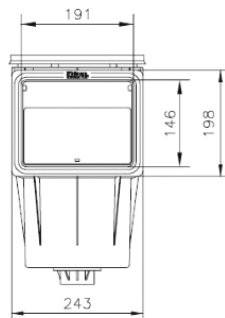

# Mirror Skimmer - Cofies

2

It is recommended that you use a water level regulator with a mirror pool skimmer. Item: 3150

MIRROR SKIMMER COFIES

Description	Vinyl Item
Large mouth mirror pool skimmer	3139
Light grey large mouth mirror pool skimmer	3139LG

Dims	A	A1	B	C	C3	D2	E1	L	N
mm	483.8	14.5	250.3	634	117.4	142.5	539.1	38	249.2

# Skimmer - Kripsol®

2

Skimmer dimension - small track

Skimmer dimension - wide track

KRIPSOL® SKIMMER

Description	Concrete Item	Vinyl Item	Vinyl with Insert Item
Skimmer SKS Small Track Concrete Kripsol®	060110100000	-	-
Skimmer SKSL Small Track Vinyl Kripsol®	-	060110200000	-
Skimmer SKSLI Small Track Vinyl With Insert	-	-	060110300000
Skimmer SKA Wide Track Concrete Kripsol®	060111100000	-	-
Skimmer SKAL Wide Track Vinyl Kripsol®	-	060111200000	-
Skimmer SKALI Wide Track Vinyl With Insert	-	-	060111300000