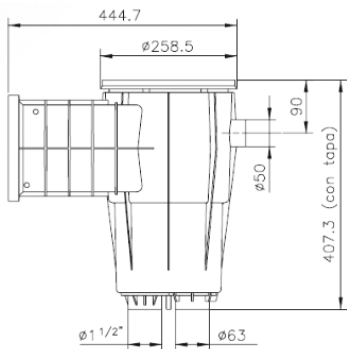

# Mirror Skimmer - Cofies

2

It is recommended that you use a water level regulator with a mirror pool skimmer. Item: 3150

MIRROR SKIMMER COFIES

Description	Vinyl Item
Large mouth mirror pool skimmer	3139
Light grey large mouth mirror pool skimmer	3139LG

Dims	A	A1	B	C	C3	D2	E1	L	N
mm	483.8	14.5	250.3	634	117.4	142.5	539.1	38	249.2

# Skimmer - Kripsol®

2

Skimmer dimension - small track

Skimmer dimension - wide track

KRIPSOL® SKIMMER

Description	Concrete Item	Vinyl Item	Vinyl with Insert Item
Skimmer SKS Small Track Concrete Kripsol®	060110100000	-	-
Skimmer SKSL Small Track Vinyl Kripsol®	-	060110200000	-
Skimmer SKSLI Small Track Vinyl With Insert	-	-	060110300000
Skimmer SKA Wide Track Concrete Kripsol®	060111100000	-	-
Skimmer SKAL Wide Track Vinyl Kripsol®	-	060111200000	-
Skimmer SKALI Wide Track Vinyl With Insert	-	-	060111300000