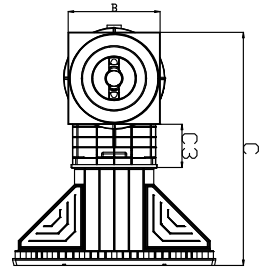

# Mirror Skimmer - Cofies

2

It is recommended that you use a water level regulator with a mirror pool skimmer. Item: 3150

MIRROR SKIMMER COFIES

Description	Vinyl Item
Large mouth mirror pool skimmer	3139
Light grey large mouth mirror pool skimmer	3139LG

Dims	A	A1	B	C	C3	D2	E1	L	N
mm	483.8	14.5	250.3	634	117.4	142.5	539.1	38	249.2

# Skimmer - Kripsol®

2

Skimmer dimension - small track

Skimmer dimension - wide track

KRIPSOL® SKIMMER

Description	Concrete Item	Vinyl Item	Vinyl with Insert Item
Skimmer SKS Small Track Concrete Kripsol®	060110100000	-	-
Skimmer SKSL Small Track Vinyl Kripsol®	-	060110200000	-
Skimmer SKSLI Small Track Vinyl With Insert	-	-	060110300000
Skimmer SKA Wide Track Concrete Kripsol®	060111100000	-	-
Skimmer SKAL Wide Track Vinyl Kripsol®	-	060111200000	-
Skimmer SKALI Wide Track Vinyl With Insert	-	-	060111300000