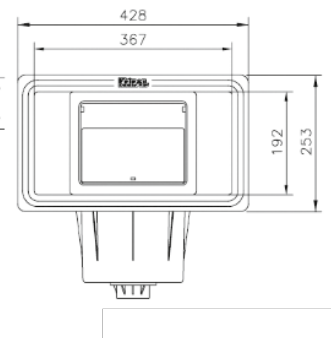

# Mirror Skimmer - Cofies

2

It is recommended that you use a water level regulator with a mirror pool skimmer. Item: 3150

MIRROR SKIMMER COFIES

Description	Vinyl Item
Large mouth mirror pool skimmer	3139
Light grey large mouth mirror pool skimmer	3139LG

Dims	A	A1	B	C	C3	D2	E1	L	N
mm	483.8	14.5	250.3	634	117.4	142.5	539.1	38	249.2

# Skimmer - Kripsol®

2

Skimmer dimension - small track

Skimmer dimension - wide track

KRIPSOL® SKIMMER

Description	Concrete Item	Vinyl Item	Vinyl with Insert Item
Skimmer SKS Small Track Concrete Kripsol®	060110100000	-	-
Skimmer SKSL Small Track Vinyl Kripsol®	-	060110200000	-
Skimmer SKSLI Small Track Vinyl With Insert	-	-	060110300000
Skimmer SKA Wide Track Concrete Kripsol®	060111100000	-	-
Skimmer SKAL Wide Track Vinyl Kripsol®	-	060111200000	-
Skimmer SKALI Wide Track Vinyl With Insert	-	-	060111300000