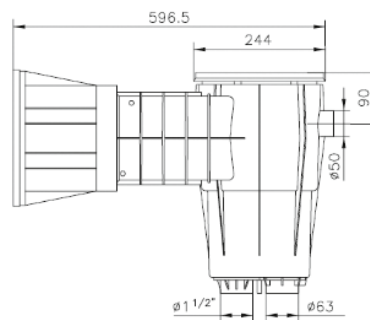

# Mirror Skimmer - Cofies

2

It is recommended that you use a water level regulator with a mirror pool skimmer. Item: 3150

MIRROR SKIMMER COFIES

Description	Vinyl Item
Large mouth mirror pool skimmer	3139
Light grey large mouth mirror pool skimmer	3139LG

Dims	A	A1	B	C	C3	D2	E1	L	N
mm	483.8	14.5	250.3	634	117.4	142.5	539.1	38	249.2

# Skimmer - Kripsol®

2

Skimmer dimension - small track

Skimmer dimension - wide track

KRIPSOL® SKIMMER

Description	Concrete Item	Vinyl Item	Vinyl with Insert Item
Skimmer SKS Small Track Concrete Kripsol®	060110100000	-	-
Skimmer SKSL Small Track Vinyl Kripsol®	-	060110200000	-
Skimmer SKSLI Small Track Vinyl With Insert	-	-	060110300000
Skimmer SKA Wide Track Concrete Kripsol®	060111100000	-	-
Skimmer SKAL Wide Track Vinyl Kripsol®	-	060111200000	-
Skimmer SKALI Wide Track Vinyl With Insert	-	-	060111300000