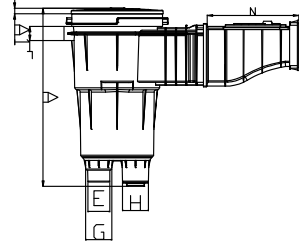

# Mirror Skimmer - Cofies

2

It is recommended that you use a water level regulator with a mirror pool skimmer. Item: 3150

MIRROR SKIMMER COFIES

Description	Vinyl Item
Large mouth mirror pool skimmer	3139
Light grey large mouth mirror pool skimmer	3139LG

Dims	A	A1	B	C	C3	D2	E1	L	N
mm	483.8	14.5	250.3	634	117.4	142.5	539.1	38	249.2

# Skimmer - Kripsol®

2

Skimmer dimension - small track

Skimmer dimension - wide track

KRIPSOL® SKIMMER

Description	Concrete Item	Vinyl Item	Vinyl with Insert Item
Skimmer SKS Small Track Concrete Kripsol®	060110100000	-	-
Skimmer SKSL Small Track Vinyl Kripsol®	-	060110200000	-
Skimmer SKSLI Small Track Vinyl With Insert	-	-	060110300000
Skimmer SKA Wide Track Concrete Kripsol®	060111100000	-	-
Skimmer SKAL Wide Track Vinyl Kripsol®	-	060111200000	-
Skimmer SKALI Wide Track Vinyl With Insert	-	-	060111300000