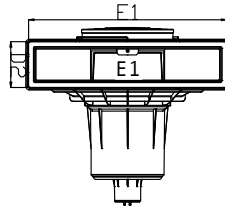

# Mirror Skimmer - Cofies

2

It is recommended that you use a water level regulator with a mirror pool skimmer. Item: 3150

MIRROR SKIMMER COFIES

Description	Vinyl Item
Large mouth mirror pool skimmer	3139
Light grey large mouth mirror pool skimmer	3139LG

Dims	A	A1	B	C	C3	D2	E1	L	N
mm	483.8	14.5	250.3	634	117.4	142.5	539.1	38	249.2

# Skimmer - Kripsol®

2

Skimmer dimension - small track

Skimmer dimension - wide track

KRIPSOL® SKIMMER

Description	Concrete Item	Vinyl Item	Vinyl with Insert Item
Skimmer SKS Small Track Concrete Kripsol®	060110100000	-	-
Skimmer SKSL Small Track Vinyl Kripsol®	-	060110200000	-
Skimmer SKSLI Small Track Vinyl With Insert	-	-	060110300000
Skimmer SKA Wide Track Concrete Kripsol®	060111100000	-	-
Skimmer SKAL Wide Track Vinyl Kripsol®	-	060111200000	-
Skimmer SKALI Wide Track Vinyl With Insert	-	-	060111300000