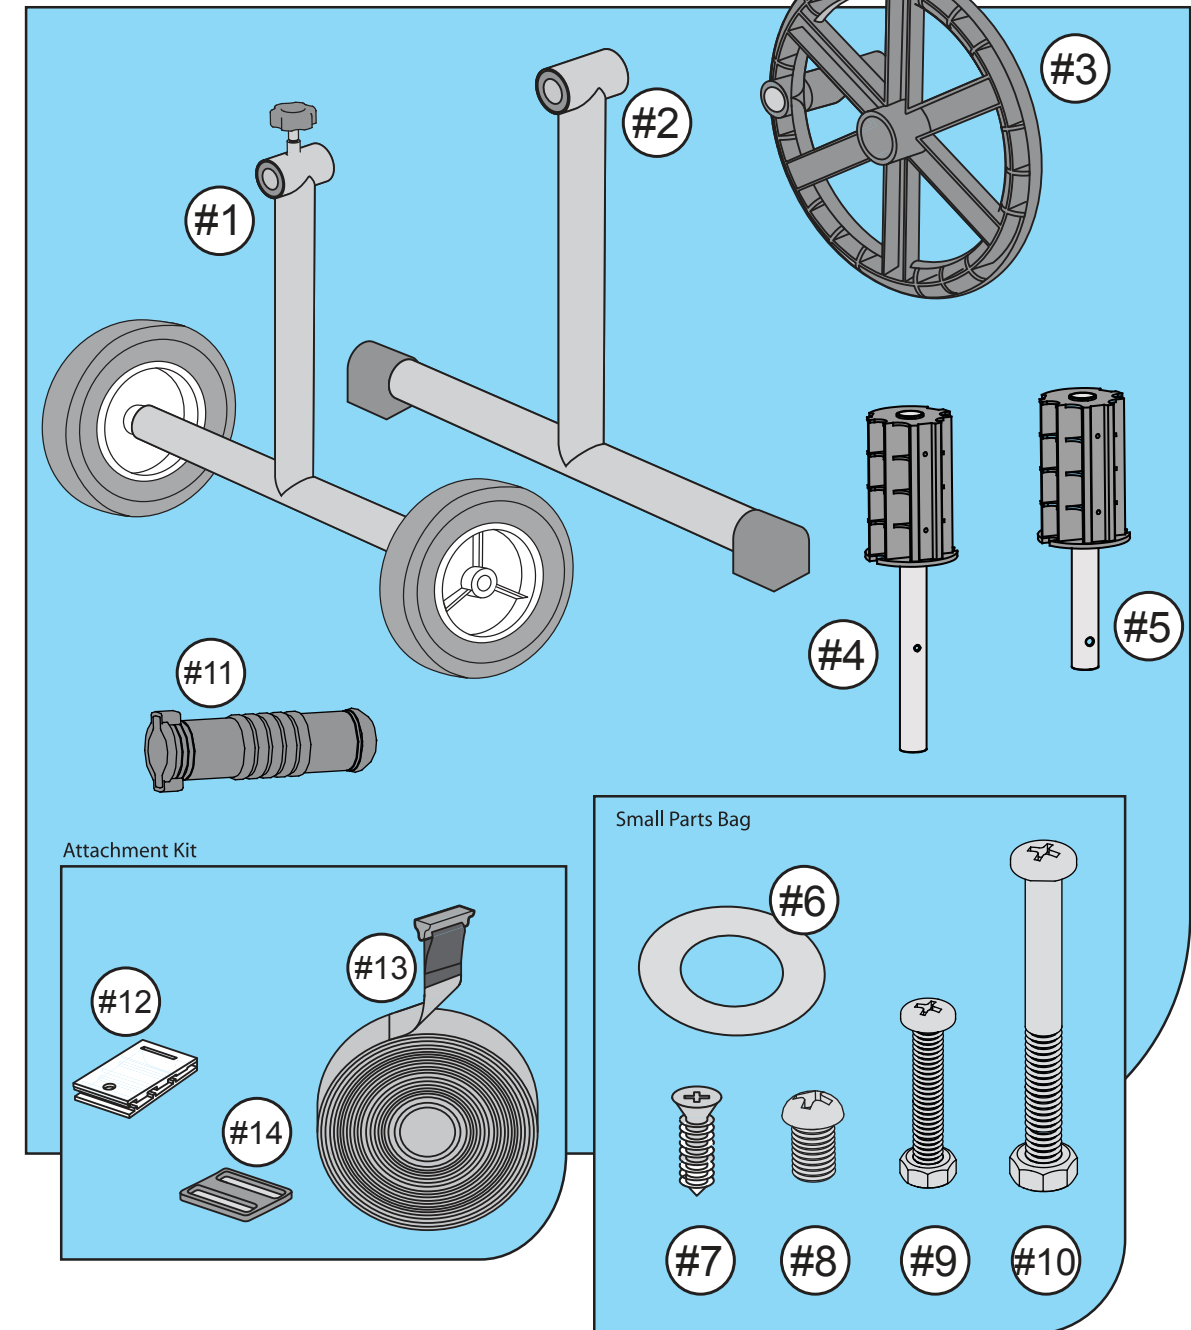

Inground Pool Cover Reel

8

9

10a

10b

1

Ref	Qty
#1	1
#2	1
#3	1
#4	1
#5	1
#6	1
#7	4
#8	6
#9	1
#10	1
#11	1
#12	8
#13	8
#14	8

2

3

4

5

6

7