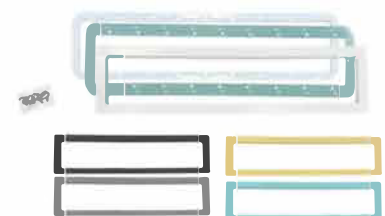

A600 DESIGN SKIMMER RENOVATION KIT

643210	A600 design skimmer Renovation Kit	
64321DA	A600 design skimmer Renovation Kit	
64321DG	A600 design skimmer Renovation Kit	
64321DS	A600 design skimmer Renovation Kit	
64321DB	A600 design skimmer Renovation Kit