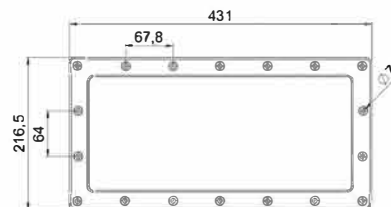

RENOVATION KIT

2 YEAR GUARANTEE*

NEW!

A complete kit for the renovation of skimmer from A200 to A800 DESIGN.
NEW: Personalize the A400 renovation kit with a cover!

- Also available for skimfilters and twinfilters
- Available in 4 colours from A400 to A800
- 1 single complete reference ready for use

- Customization of the renovation design kit

PARTS TO BE SEALED

RENOVATION KIT WITH CLIP OVERLAY

NEW!

AVAILABLE FOR A400 DESIGN ONLY

COMPOSITION

- 2 gasket
- Screws
- Counter-flange
- Clip-on overlay
- Shutter

RENOVATION KIT WITH HUBCAP

AVAILABLE FOR A200 TO A800

COMPOSITION

- 2 gasket
- Screws
- Counter-flange
- Hubcap

A400