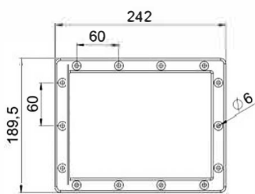

RENOVATION KIT

2 YEAR GUARANTEE*

NEW!

A complete kit for the renovation of skimmer from A200 to A800 DESIGN.
NEW: Personalize the A400 renovation kit with a cover!

- Also available for skimfilters and twinfilters
- Available in 4 colours from A400 to A800
- 1 single complete reference ready for use

- Customization of the renovation design kit

PARTS TO BE SEALED

RENOVATION KIT WITH CLIP OVERLAY

NEW!

AVAILABLE FOR A400 DESIGN ONLY

COMPOSITION

- 2 gasket
- Screws
- Counter-flange
- Clip-on overlay
- Shutter

RENOVATION KIT WITH HUBCAP

AVAILABLE FOR A200 TO A800

COMPOSITION

- 2 gasket
- Screws
- Counter-flange
- Hubcap

A200