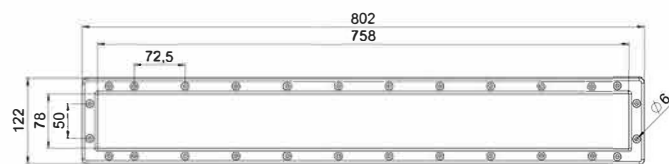

RENOVATION KIT

2 YEAR GUARANTEE*

NEW!

A complete kit for the renovation of skimmer from A200 to A800 DESIGN.
NEW: Personalize the A400 renovation kit with a cover!

- Also available for skimfilters and twinfilters
- Available in 4 colours from A400 to A800
- 1 single complete reference ready for use

- Customization of the renovation design kit

PARTS TO BE SEALED

RENOVATION KIT WITH CLIP OVERLAY

NEW!

AVAILABLE FOR A400 DESIGN ONLY

COMPOSITION

- 2 gasket
- Screws
- Counter-flange
- Clip-on overlay
- Shutter

RENOVATION KIT WITH HUBCAP

AVAILABLE FOR A200 TO A800

COMPOSITION

- 2 gasket
- Screws
- Counter-flange
- Hubcap

A800