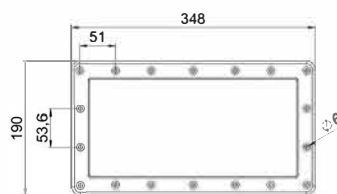

RENOVATION KIT

2 YEAR GUARANTEE*

NEW!

A complete kit for the renovation of skimmer from A200 to A800 DESIGN.
NEW: Personalize the A400 renovation kit with a cover!

- Also available for skimfilters and twinfilters
- Available in 4 colours from A400 to A800
- 1 single complete reference ready for use

- Customization of the renovation design kit

PARTS TO BE SEALED

RENOVATION KIT WITH CLIP OVERLAY

NEW!

AVAILABLE FOR A400 DESIGN ONLY

COMPOSITION

- 2 gasket
- Screws
- Counter-flange
- Clip-on overlay
- Shutter

RENOVATION KIT WITH HUBCAP

AVAILABLE FOR A200 TO A800

COMPOSITION

- 2 gasket
- Screws
- Counter-flange
- Hubcap

A300