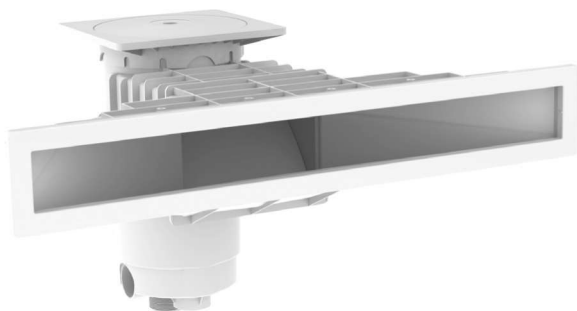

SKIMMER A800

- Leveling as close as possible to the edge (up to 8cm from the edge of the pool)
- Designed in ABS with anti-UV treatment and a large loop
- Available in stainless steel (p. 54)

- 1 single carton for better identification, storage and protection of the product
- Staples and glue or screws provided depending on the version
- Possible connection to an overflow

WITH welticolle
see p.52

OPTIONS (p.52)

- Raises 37mm ref. 60851 and 132mm extension ref. 62093
- Wedge 6° ref. 62371 (only for shell structures)
- Choice of colours for the lids

DESIGN concrete-liner

Dimensions for the concrete-liner version

CODE	SKIMMER DESIGN A800	COLOUR
96286	Concrete-liner / Shell	○
96386	Panel-liner	○
96286A	Concrete-liner / Shell	●
96386A	Panel-liner	●
96286G	Concrete-liner / Shell	●
96386G	Panel-liner	●
96286S	Concrete-liner / Shell	●
96386S	Panel-liner	●
96286B	Concrete-liner / Shell	●
96386B	Panel-liner	●