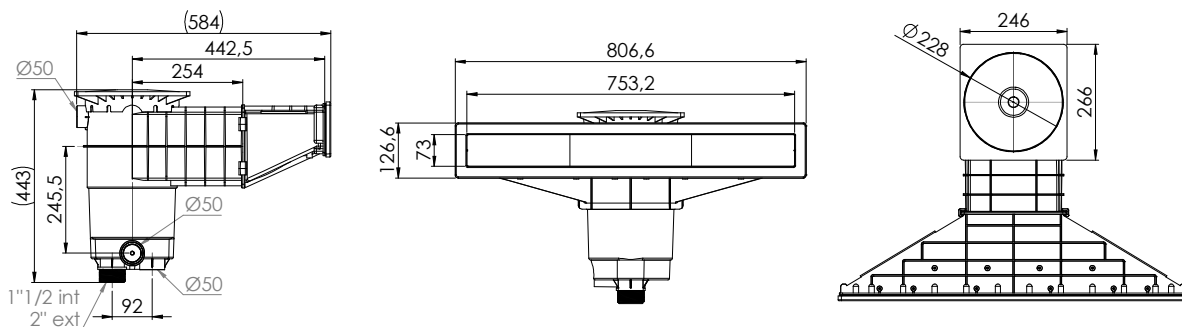

SKIMMER A800

- Leveling as close as possible to the edge (up to 8cm from the edge of the pool)
- Designed in ABS with anti-UV treatment and a large loop
- Available in stainless steel (p. 54)

- 1 single carton for better identification, storage and protection of the product
- Staples and glue or screws provided depending on the version
- Possible connection to an overflow

WITH welticolle
see p.52

OPTIONS (p.52)

- Raises 37mm ref. 60851 and 132mm extension ref. 62093
- Wedge 6° ref. 62371 (only for shell structures)
- Choice of colours for the lids

DESIGN concrete-liner

Dimensions for the concrete-liner version

CODE	SKIMMER DESIGN A800	COLOUR
96286	Concrete-liner / Shell	○
96386	Panel-liner	○
96286A	Concrete-liner / Shell	●
96386A	Panel-liner	●
96286G	Concrete-liner / Shell	●
96386G	Panel-liner	●
96286S	Concrete-liner / Shell	●
96386S	Panel-liner	●
96286B	Concrete-liner / Shell	●
96386B	Panel-liner	●