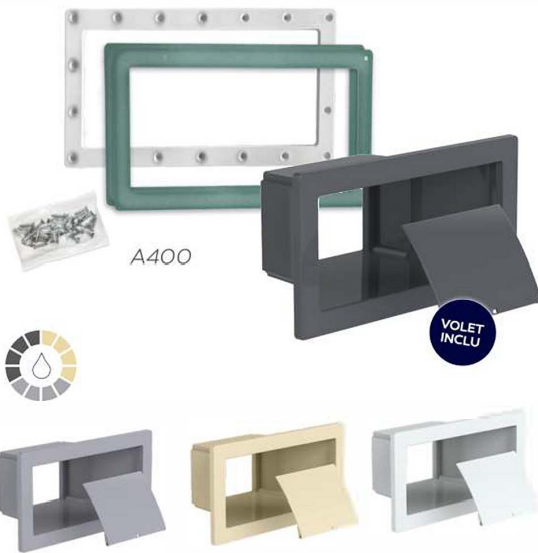

SKIMMER A800

- Leveling as close as possible to the edge (up to 8cm from the edge of the pool)
- Designed in ABS with anti-UV treatment and a large loop
- Available in stainless steel (p. 54)

- 1 single carton for better identification, storage and protection of the product
- Staples and glue or screws provided depending on the version
- Possible connection to an overflow

CODE	SKIMMER DESIGN A800	COLOUR
96286	Concrete-liner / Shell	○
96386	Panel-liner	○
96286A	Concrete-liner / Shell	●
96386A	Panel-liner	●
96286G	Concrete-liner / Shell	●
96386G	Panel-liner	●
96286S	Concrete-liner / Shell	●
96386S	Panel-liner	●
96286B	Concrete-liner / Shell	●
96386B	Panel-liner	●

- Customization of the renovation design kit

PARTS TO BE SEALED

RENOVATION KIT WITH CLIP OVERLAY

NEW!

AVAILABLE FOR A400 DESIGN ONLY

COMPOSITION

- 2 gasket
- Screws
- Counter-flange
- Clip-on overlay
- Shutter

RENOVATION KIT WITH HUBCAP

AVAILABLE FOR A200 TO A800

COMPOSITION

- 2 gasket
- Screws
- Counter-flange
- Hubcap

A200

A300

A400

A600