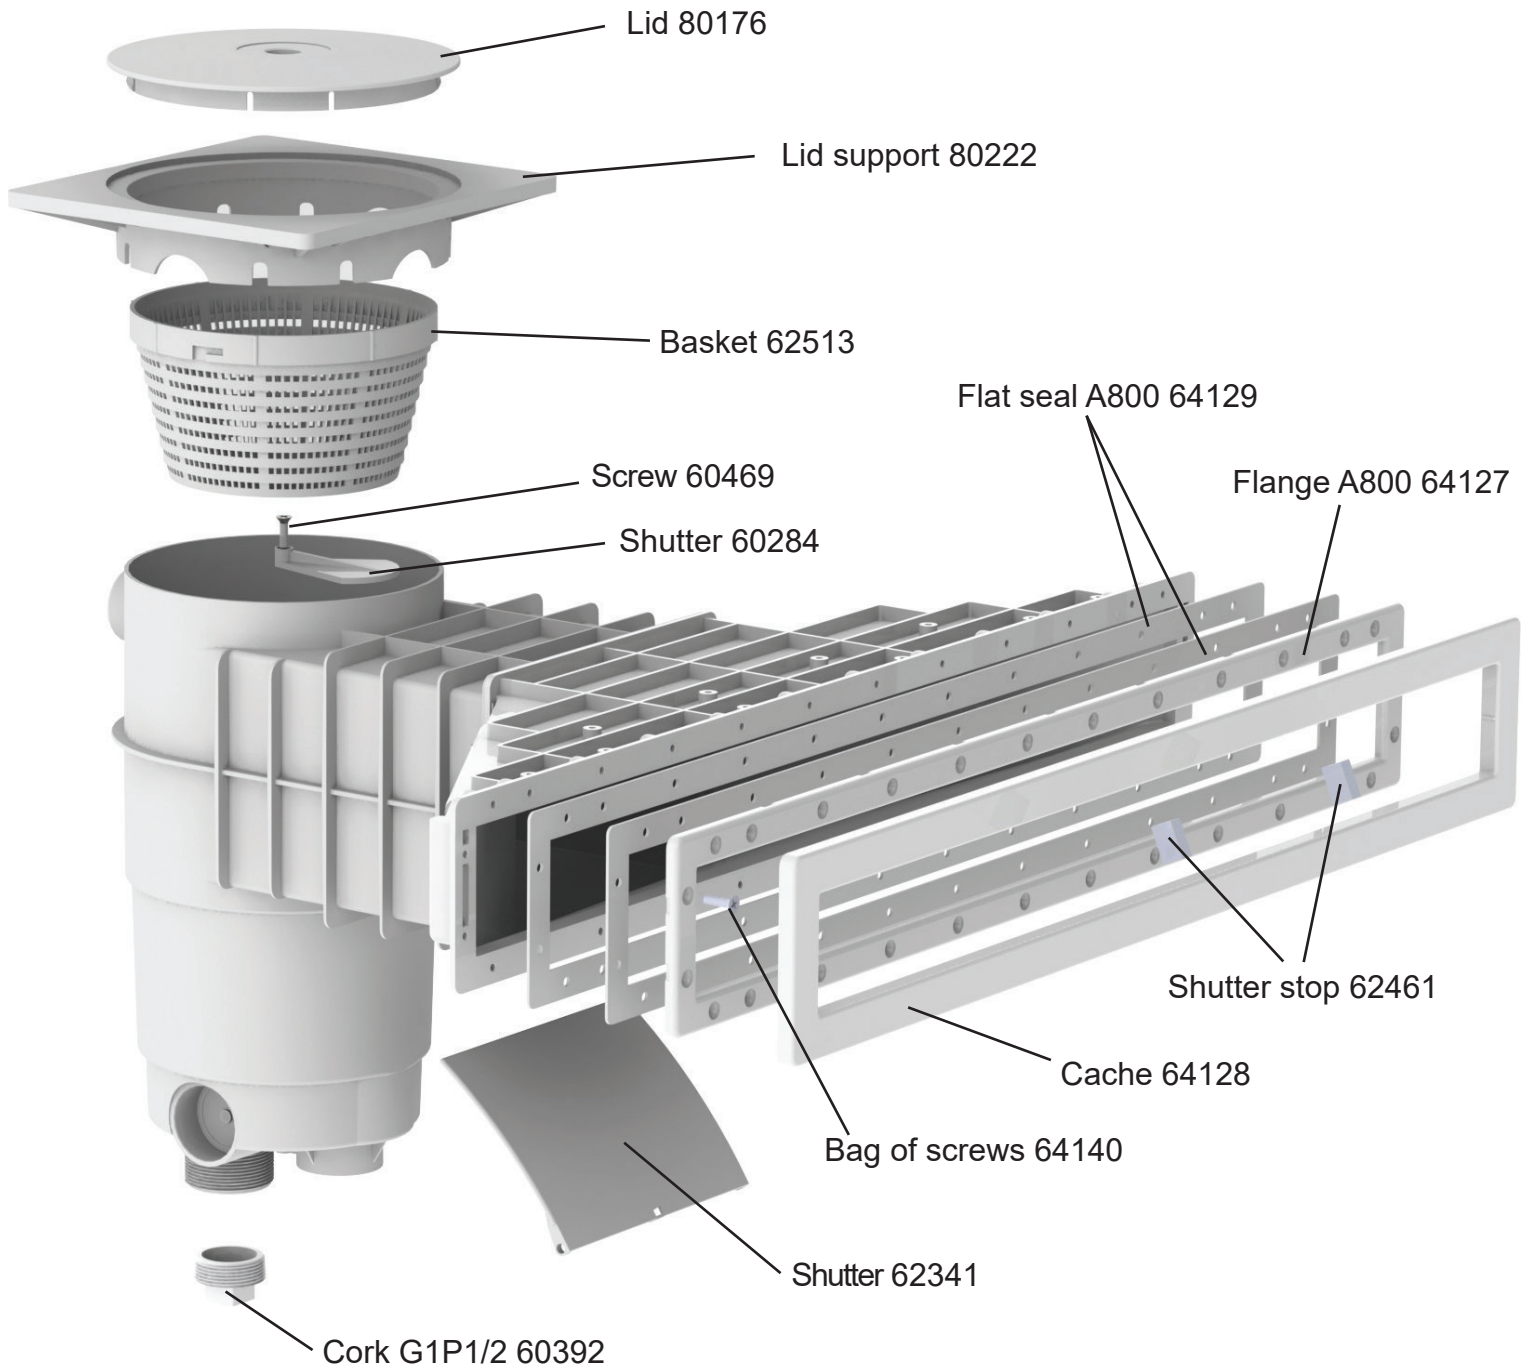

SKIMMER A800 LINER / CONCRETE

07/04/14

37-230800

TECHNICAL SHEET

A complete range of skimmers for pools from 25m³ to 80m³.

WELTICO skimmers are made of UV-treated ABS, a plastic material that is perfectly suited to the swimming pool environment.

- Side outlet for constant level Ø50 (to be perforated)
- Outlet to glue Ø50 (to be perforated)
- Rear overflow external Ø50
- Screw outlet
- Internal thread 1½"
- External thread 2"

9 rue des platanes
ZAC Vence Ecoparc
38120 ST EGREVE

Tél. : (+33) 4 76 27 10 54
Fax : (+33) 4 76 26 17 95
contact@wellico.com

SKIMMER A800 LINER / CONCRETE

DIMENSIONS

SKIMMER A800 LINER / CONCRETE

CUTTING

SKIMMER A800 LINER / CONCRETE

EXPLODED VIEW

SKIMMER A800 LINER / CONCRETE

OPTIONS

Raises (+ 30mm)
réf. : 60851

132mm extension
réf. : 62093

Round telescope
réf. : 80168