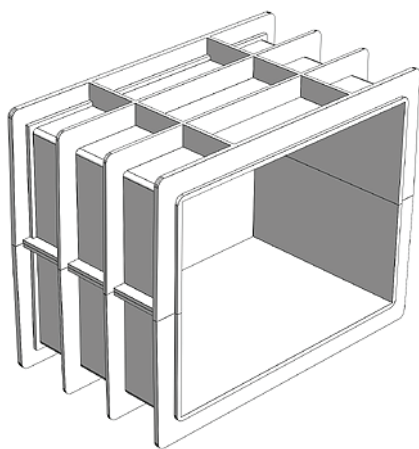

132mm extension
réf. : 62093