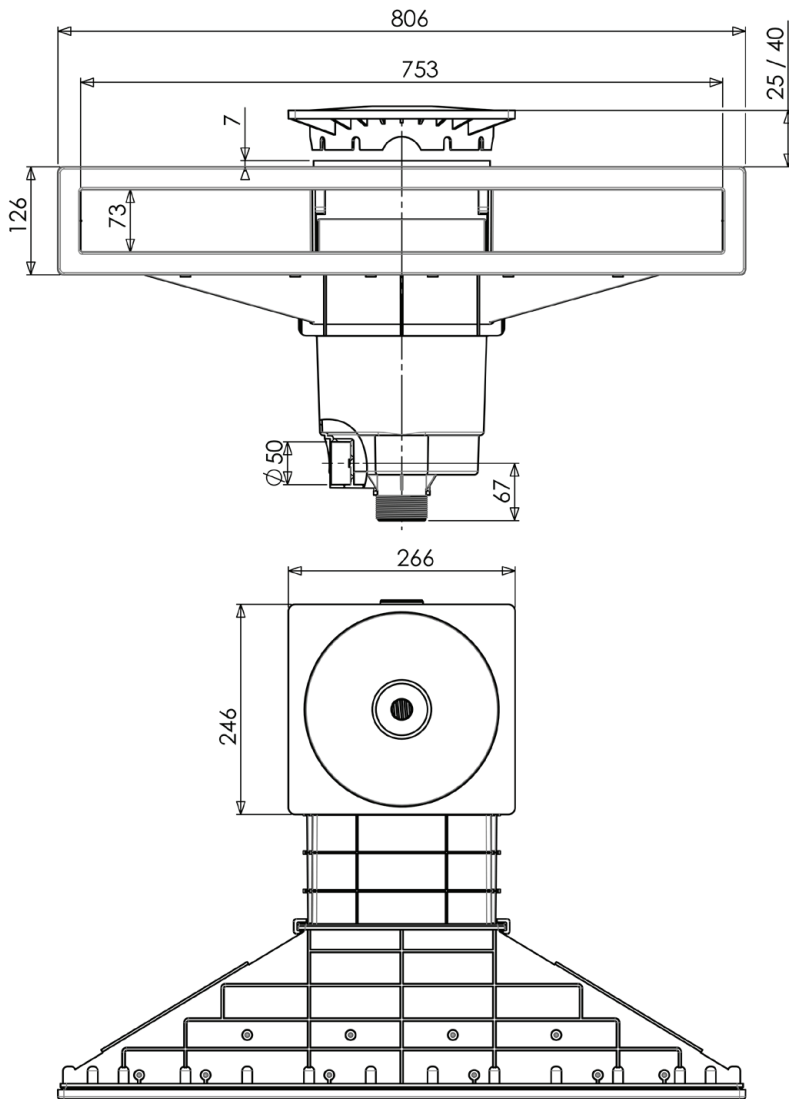

SKIMMER A800 LINER / CONCRETE

07/04/14

37-230800

TECHNICAL SHEET

A complete range of skimmers for pools from 25m³ to 80m³.

WELTICO skimmers are made of UV-treated ABS, a plastic material that is perfectly suited to the swimming pool environment.

- Side outlet for constant level Ø50 (to be perforated)
- Outlet to glue Ø50 (to be perforated)
- Rear overflow external Ø50
- Screw outlet
- Internal thread 1½"
- External thread 2"

9 rue des platanes
ZAC Vence Ecoparc
38120 ST EGREVE

Tél. : (+33) 4 76 27 10 54
Fax : (+33) 4 76 26 17 95
contact@wellico.com

SKIMMER A800 LINER / CONCRETE

DIMENSIONS

SKIMMER A800 LINER / CONCRETE

CUTTING

SKIMMER A800 LINER / CONCRETE

EXPLODED VIEW

SKIMMER A800 LINER / CONCRETE

OPTIONS

Raises (+ 30mm)
réf. : 60851

132mm extension
réf. : 62093

Round telescope
réf. : 80168