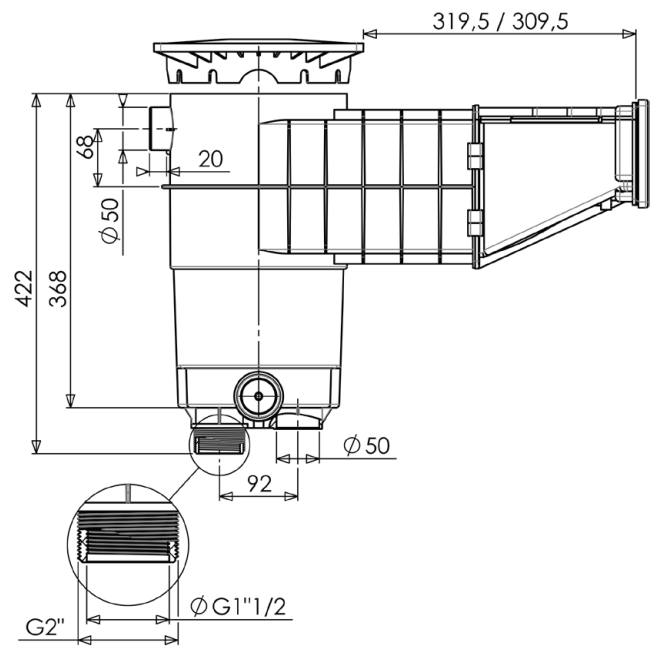

SKIMMER A800 LINER / CONCRETE

07/04/14

37-230800

TECHNICAL SHEET

A complete range of skimmers for pools from 25m³ to 80m³.

WELTICO skimmers are made of UV-treated ABS, a plastic material that is perfectly suited to the swimming pool environment.

- Side outlet for constant level Ø50 (to be perforated)
- Outlet to glue Ø50 (to be perforated)
- Rear overflow external Ø50
- Screw outlet
- Internal thread 1½"
- External thread 2"

9 rue des platanes
ZAC Vence Ecoparc
38120 ST EGREVE

Tél. : (+33) 4 76 27 10 54
Fax : (+33) 4 76 26 17 95
contact@wellico.com

SKIMMER A800 LINER / CONCRETE

DIMENSIONS

SKIMMER A800 LINER / CONCRETE

CUTTING

SKIMMER A800 LINER / CONCRETE

EXPLODED VIEW

SKIMMER A800 LINER / CONCRETE

OPTIONS

Raises (+ 30mm)
réf. : 60851

132mm extension
réf. : 62093

Round telescope
réf. : 80168