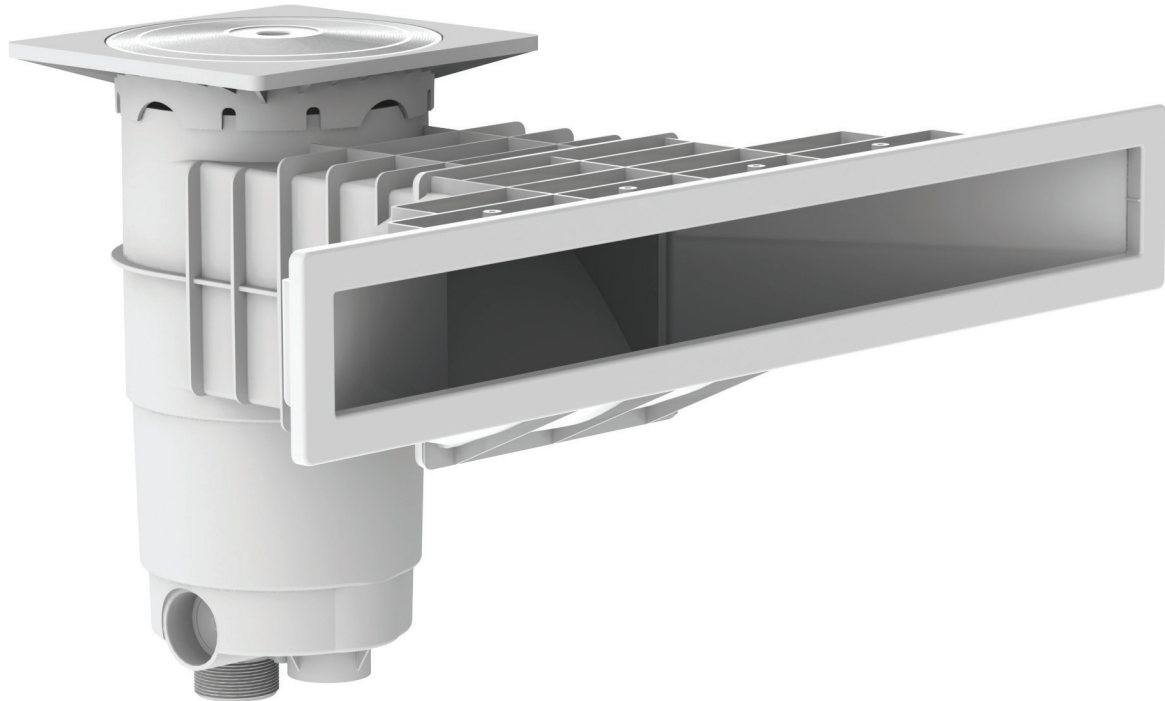

SKIMMER A800 LINER / CONCRETE

07/04/14

37-230800

TECHNICAL SHEET

A complete range of skimmers for pools from 25m³ to 80m³.

WELTICO skimmers are made of UV-treated ABS, a plastic material that is perfectly suited to the swimming pool environment.

- Side outlet for constant level Ø50 (to be perforated)
- Outlet to glue Ø50 (to be perforated)
- Rear overflow external Ø50
- Screw outlet
- Internal thread 1½"
- External thread 2"

9 rue des platanes
ZAC Vence Ecoparc
38120 ST EGREVE

OPTIONS

Raises (+ 30mm)
réf. : 60851

132mm extension
réf. : 62093

Round telescope
réf. : 80168