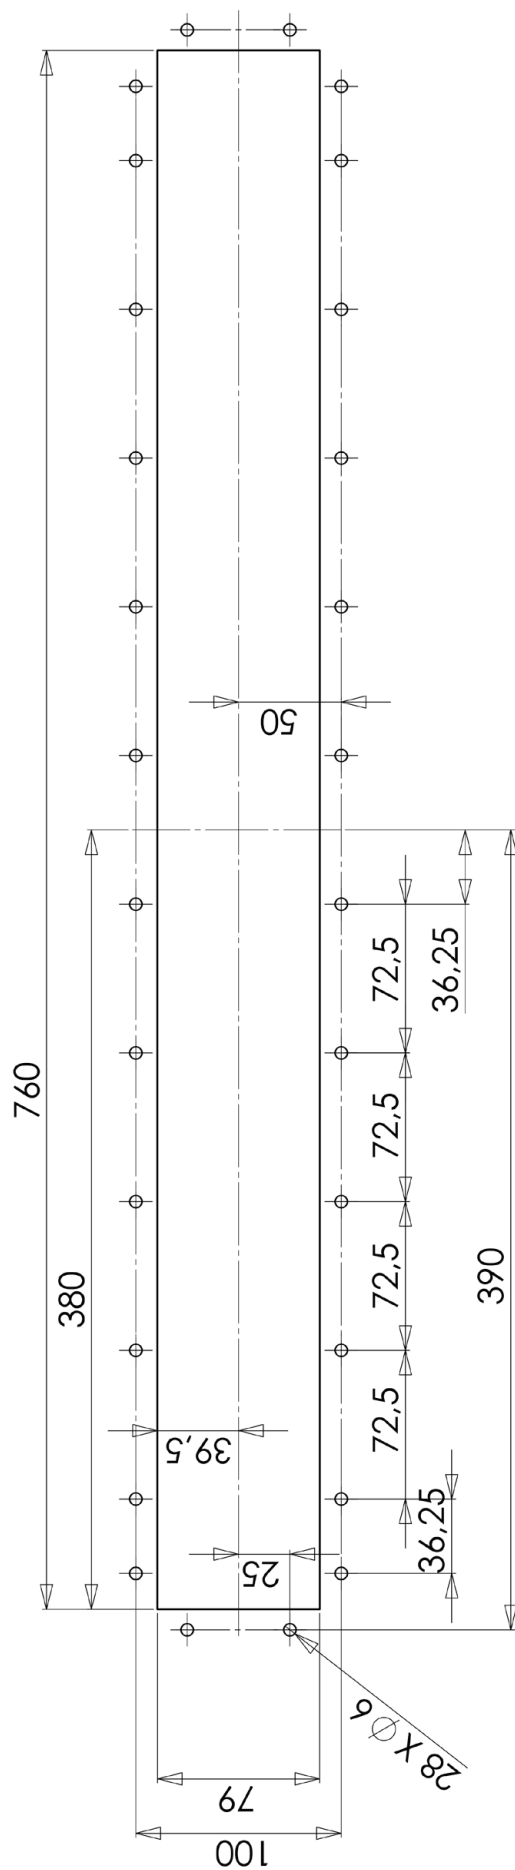

SKIMMER A800 LINER / CONCRETE

07/04/14

37-230800

TECHNICAL SHEET

A complete range of skimmers for pools from 25m³ to 80m³.

WELTICO skimmers are made of UV-treated ABS, a plastic material that is perfectly suited to the swimming pool environment.

- Side outlet for constant level Ø50 (to be perforated)
- Outlet to glue Ø50 (to be perforated)
- Rear overflow external Ø50
- Screw outlet
- Internal thread 1½"
- External thread 2"

9 rue des platanes
ZAC Vence Ecoparc
38120 ST EGREVE

Tél. : (+33) 4 76 27 10 54
Fax : (+33) 4 76 26 17 95
contact@wellico.com

SKIMMER A800 LINER / CONCRETE

DIMENSIONS

SKIMMER A800 LINER / CONCRETE

CUTTING

SKIMMER A800 LINER / CONCRETE

EXPLODED VIEW

SKIMMER A800 LINER / CONCRETE

OPTIONS

Raises (+ 30mm)
réf. : 60851

132mm extension
réf. : 62093

Round telescope
réf. : 80168